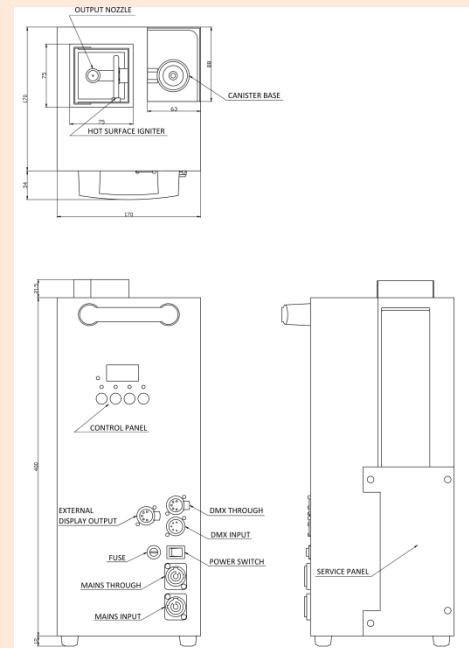

Salamander (continued)

Fluids

- Natural Fuel Cell: 500ml canister containing propane/butane mix
- Red & Green Fuel Cells: 500ml canister containing ethanol/methanol mix

Installation

- Orientation: Floor or Truss (with adaption)

Physical / Electrical

- Size (HxWxL): 433 x 170 x 204mm
- Weight: 8 Kg
- Power: 230v, 50/60Hz, 250W, 3.15A

Product Codes:

4000

Machine & Accessories

Salamander 230V

4002

Fluids

Natural Fuel Cells (12 x 500ml)

4002A

Red Fluid Cells (12 x 500ml)

4002B

Green Fluid Cells (12 x 500ml)

Specifications are subject to change without notice.

Le Maitre Ltd
5-6 Forval Close, Wandle Way,
Mitcham, Surrey CR4 4NE, UK
Tel: +44 208 6462222
www.lemaitreltd.com